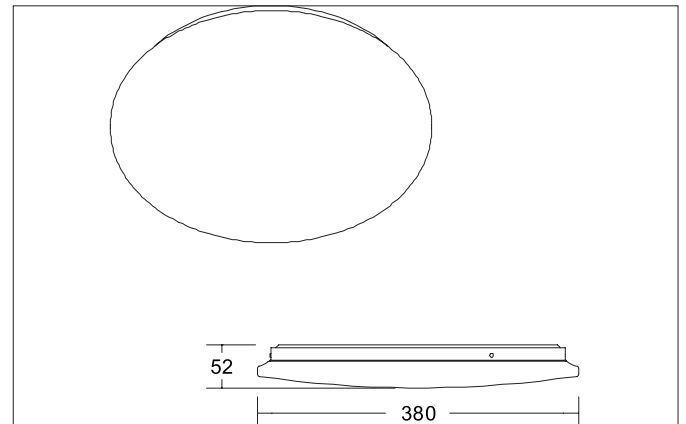

**PANAY MAXI LED surface-mounted ceiling light, switchable, with microwave motion sensor**

Article no. 12578073

Light.  
For Generations.**Tender**

LED surface-mounted ceiling light, switchable, with microwave motion sensor, Round. Luminaire diameter 380.0 mm, Height 52.0 mm Weight 0.435 kg, with rotationssymmetrical, deep, wide distributed light intensity. optimal light distribution due to a plastic, opal cover. Luminous flux 2.600 lm, Power 1 x 24 W, Light colour warm white, Correlated color temperature (CCT) 3.000 K, Colour rendering index CRI > 80, Rated life time L70/B50 at 25 °C: 50.000 h, Housing material: Steel / Plastic, Colour: White, Permissible ambient temperature (ta): -20 °C - +25 °C, Protection class (EN 61140): I, Degree of protection (DIN EN 60529): IP20, shock resistance according to IEC62262: IK05. With electronic driver, on/off switchable.

**PANAY MAXI LED surface-mounted ceiling light, switchable, with microwave motion sensor**

Article no. 12578073

Light.  
For Generations.

Article data	
Article no.	12578073
GTIN	4255752500674
Series name	PANAY MAXI
Short description	LED surface-mounted ceiling light, switchable, with microwave motion sensor
Material	Steel / Plastic
Colour	White
Type of surface	Glossy
Shape	Round
Outer diameter	380 mm
Hight	52 mm
Scope of delivery	inkl. Konverter zum Anschluss an 230 V-Netzspannung, schaltbar und Mikrowellen-Bewegungssensor
Weight	0.435 kg