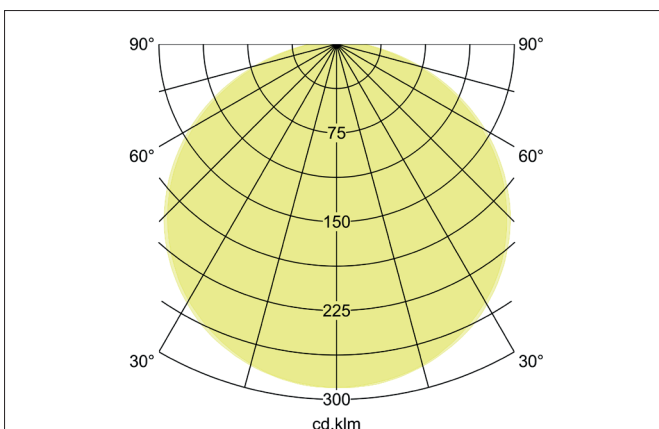

**PANAY MAXI LED surface-mounted ceiling light, switchable, with microwave motion sensor**

Article no. 12578073

Light.  
For Generations.**Tender**

LED surface-mounted ceiling light, switchable, with microwave motion sensor, Round. Luminaire diameter 380.0 mm, Height 52.0 mm Weight 0.435 kg, with rotationssymmetrical, deep, wide distributed light intensity. optimal light distribution due to a plastic, opal cover. Luminous flux 2.600 lm, Power 1 x 24 W, Light colour warm white, Correlated color temperature (CCT) 3.000 K, Colour rendering index CRI > 80, Rated life time L70/B50 at 25 °C: 50.000 h, Housing material: Steel / Plastic, Colour: White, Permissible ambient temperature (ta): -20 °C - +25 °C, Protection class (EN 61140): I, Degree of protection (DIN EN 60529): IP20, shock resistance according to IEC62262: IK05. With electronic driver, on/off switchable.

**Product Benefits**

- Preisinteressante Decken- oder Wandenbauleuchte in runder Bauform.
- Ausführung 3.000 K, schaltbar, mit Mikrowellen-Sensor.
- Drei verschiedene Größen verfügbar.
- Zusätzlich in Ausführung 3CCT (3.000 K / 4.000 K / 6.000 K) und Phasenabschnitt dimmbar lieferbar.

**PANAY MAXI LED surface-mounted ceiling light, switchable, with microwave motion sensor**

Article no. 12578073

Light.  
For Generations.

Article data	
Article no.	12578073
GTIN	4255752500674
Series name	PANAY MAXI
Short description	LED surface-mounted ceiling light, switchable, with microwave motion sensor
Material	Steel / Plastic
Colour	White
Type of surface	Glossy
Shape	Round
Outer diameter	380 mm
Hight	52 mm
Scope of delivery	inkl. Konverter zum Anschluss an 230 V-Netzspannung, schaltbar und Mikrowellen-Bewegungssensor
Weight	0.435 kg

Lighting technology	
Colour temperature	3.000 K
Light colour	White
Light output	Direct
Luminous flux	2,600 lm
System efficiency	108 lm/W
Colour rendering	CRI > 80
Beam angle	120°
Light sharing	Symmetric
Adjustable color temperature	No