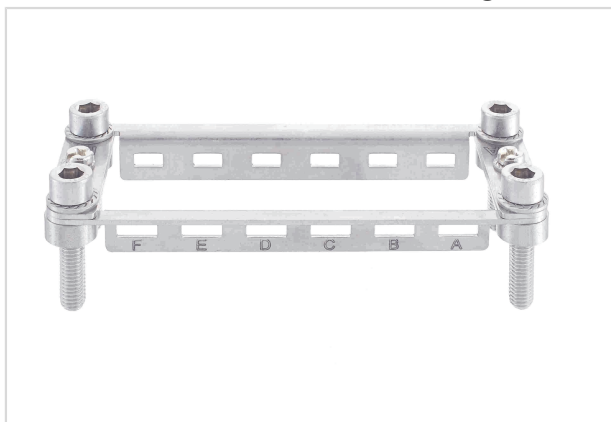

Frame Han 16HPR enlarged-Mod-A-F

Image is for illustration purposes only. Please refer to product description.

Part number	09 11 000 9945
Specification	Frame Han 16HPR enlarged-Mod-A-F
HARTING eCatalogue	https://b2b.harting.com/09110009945

Identification

Category	Accessories
Series of hoods/housings	Han [®] HPR enlarged
Type of accessory	Frame
Description of the accessory	for up to 6 single modules A ... F

Version

Size	16 B
Pack contents	2x M4 screw 2x washer SK S4 4x cheese-head screw M6 x 20 4x cheese-head screw M6 x 30 4x washer SK S6

Technical characteristics

Tightening torque	1.5 Nm Fixing screws M4 10 Nm Fixing screws M6
-------------------	---

Material properties

Material (accessories)	Stainless steel
RoHS	compliant
ELV status	compliant
China RoHS	e
REACH Annex XVII substances	Not contained
REACH ANNEX XIV substances	Not contained

Pushing Performance
Since 1945

Material properties

REACH SVHC substances	Not contained
-----------------------	---------------

Commercial data

Packaging size	1
Net weight	123 g
Country of origin	China
European customs tariff number	85389099
GTIN	5713140194311
eCl@ss	27440210 Fixing element for industrial connectors