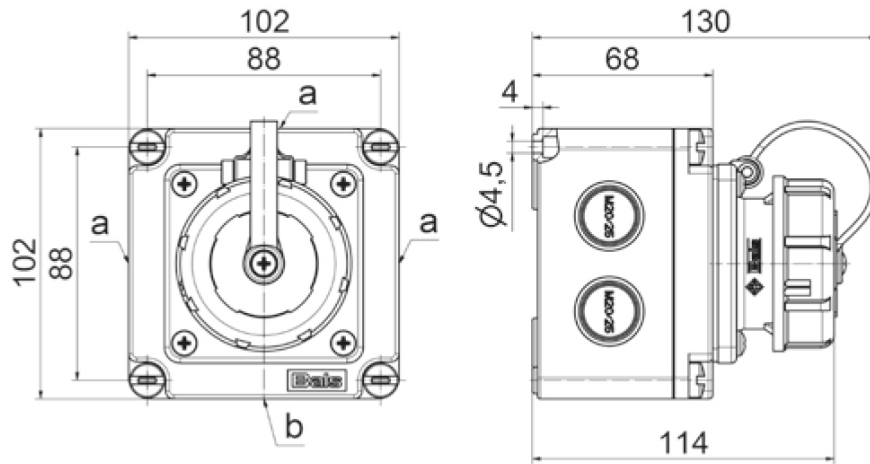

## Wall mounting socket outlet - straight, housing dimensions 102x102 mm

Product description	
BALS-Prd.-Nr	7245
EAN	4024941937986
Product category	Domestic wall mounting socket outlet, straight
Current	16A
Number of poles	3p
Poles	2P+PE
Voltage	250V
Frequency	alternating current (AC)

Product description	
Protection degree	IP67
Colour code	blue RAL 5015
Colour of appliance	Hinged lid blue RAL 5015, Bayonet ring grey RAL 7035, Enclosure grey RAL 7035
Connection design	head-screw terminal
Maximum conductor size	4,0 qmm
Cable entry	3 sides 2x M20/25, 1 side 1x M20/25, to break out
Height	102mm
Width	102mm
Depth	130mm
Dimension of enclosure	102x102 mm (HxW)
Material of enclosure	Polyamide
Contact	The contact carrier is made of high temperature resistant material, the contacts are brass nickel plated

Additional technical properties	
	All cable entries are to break out

Logistics data	
Weight/pcs	0.311 kg / Piece
Packaging	Bag
Content amount	1 ST
EAN	4024941937986

Logistics data	
Length	130 mm
Width	102 mm
Height	102 mm
Weight	0.312 kg
Volume	1,352.52 ccm
Packaging	Carton
Content amount	10 ST
EAN	4024941959223
Length	325 mm
Width	217 mm
Height	210 mm
Weight	3.316 kg
Volume	13,588.4 ccm

a	2xM20/M25
b	1xM20/M25

**18 MB 114**