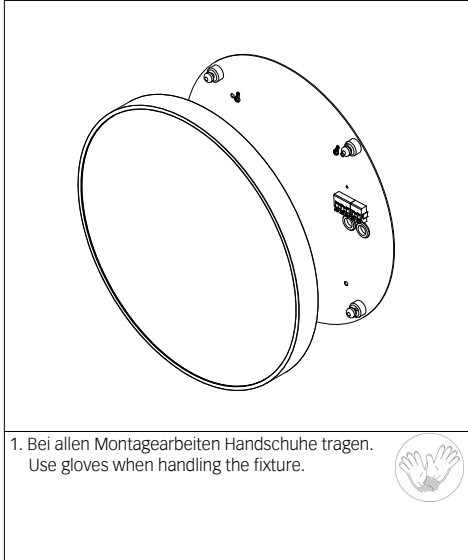

BASIC NEO A5 | SURFACE

1. MONTAGE UND INSTALLATION | MOUNTING AND INSTALLATION:

Important: Bottom view of the ceiling

D[mm]	X[mm]	Y[mm]	Z[mm]
300	130	55	40
400	200	110	30
500	270	160	20
600	340	210	20
800	480	210	-