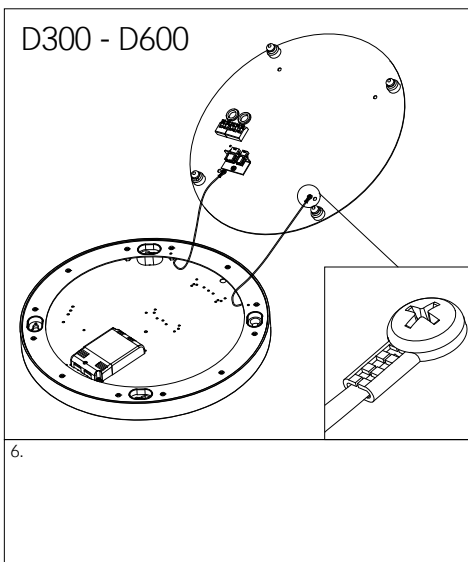

BASIC NEO A5 | SURFACE

1. MONTAGE UND INSTALLATION | MOUNTING AND INSTALLATION:

Important: Bottom view of the ceiling

D[mm]	X[mm]	Y[mm]	Z[mm]
300	130	55	40
400	200	110	30
500	270	160	20
600	340	210	20
800	480	210	-

2. Montageöffnungen.
 Installation openings.

BASIC NEO A5 | SURFACE

1. MONTAGE UND INSTALLATION | MOUNTING AND INSTALLATION: