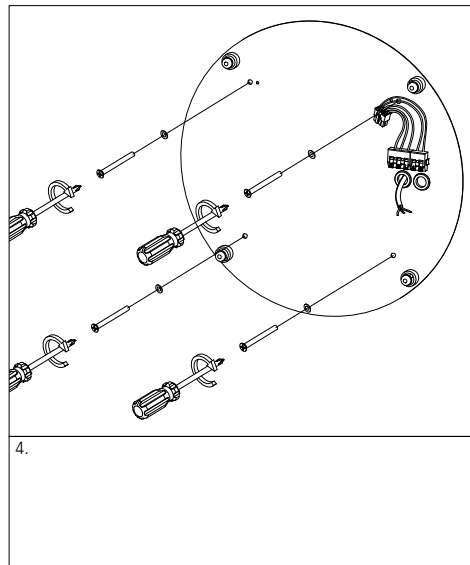

BASIC NEO A5 | SURFACE

1. MONTAGE UND INSTALLATION | MOUNTING AND INSTALLATION:

Important: Bottom view of the ceiling

D[mm]	X[mm]	Y[mm]	Z[mm]
300	130	55	40
400	200	110	30
500	270	160	20
600	340	210	20
800	480	210	-

2. Montageöffnungen.
 Installation openings.

BASIC NEO A5 | SURFACE

1. MONTAGE UND INSTALLATION | MOUNTING AND INSTALLATION: