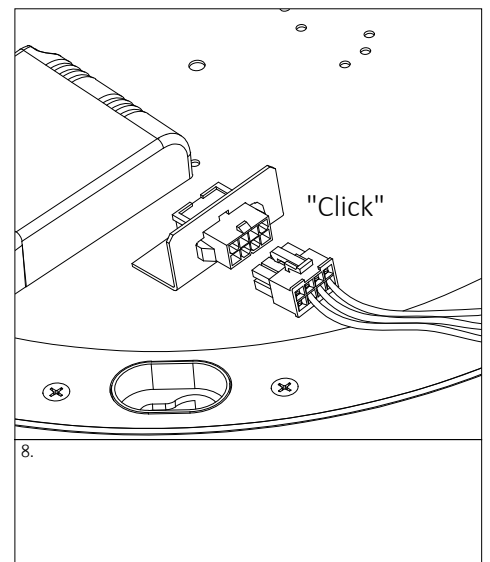

Important: Bottom view of the ceiling

D[mm]	X[mm]	Y[mm]	Z[mm]
300	130	55	40
400	200	110	30
500	270	160	20
600	340	210	20
800	480	210	-

2. Montageöffnungen.
Installation openings.