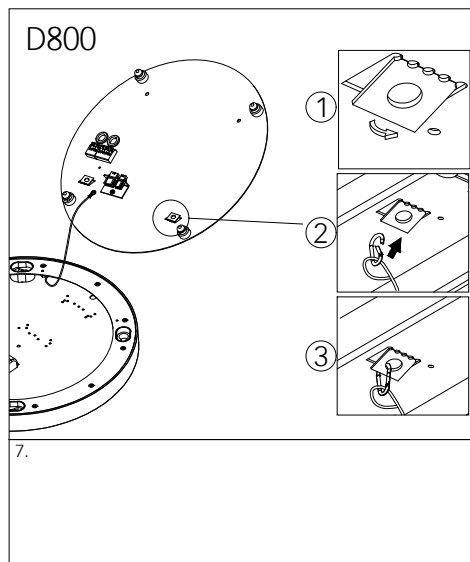

BASIC NEO A5 | SURFACE

1. MONTAGE UND INSTALLATION | MOUNTING AND INSTALLATION:

Important: Bottom view of the ceiling

D[mm]	X[mm]	Y[mm]	Z[mm]
300	130	55	40
400	200	110	30
500	270	160	20
600	340	210	20
800	480	210	-

2. Montageöffnungen.
 Installation openings.

BASIC NEO A5 | SURFACE

1. MONTAGE UND INSTALLATION | MOUNTING AND INSTALLATION: