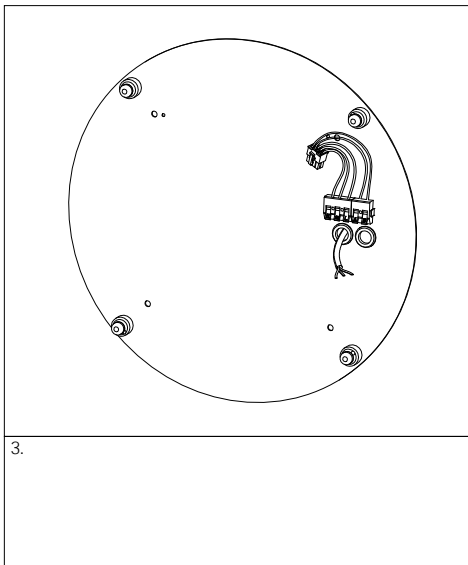

BASIC NEO A5 | SURFACE

1. MONTAGE UND INSTALLATION | MOUNTING AND INSTALLATION:

Important: Bottom view of the ceiling

D[mm]	X[mm]	Y[mm]	Z[mm]
300	130	55	40
400	200	110	30
500	270	160	20
600	340	210	20
800	480	210	-

2. Montageöffnungen.
 Installation openings.

BASIC NEO A5 | SURFACE

1. MONTAGE UND INSTALLATION | MOUNTING AND INSTALLATION: