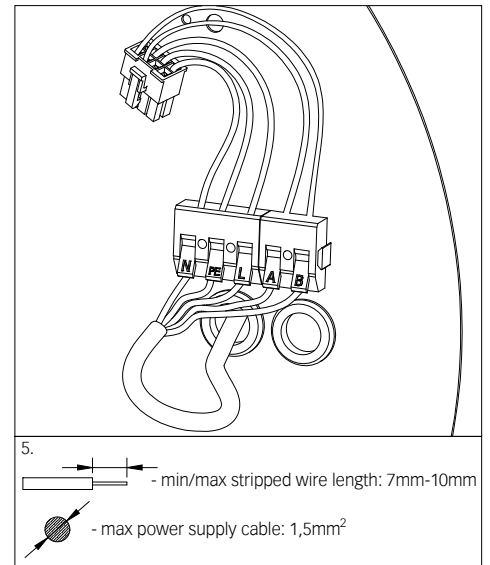

Important: Bottom view of the ceiling

D[mm]	X[mm]	Y[mm]	Z[mm]
300	130	55	40
400	200	110	30
500	270	160	20
600	340	210	20
800	480	210	-

2. Montageöffnungen.
Installation openings.