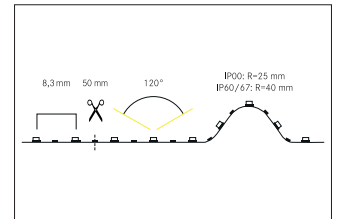

QualityFlex Special Applications, TunableWhite, 19,2 W / m, IP00
Artikel-Nr. 15215004

QualityFlex Special Applications, TunableWhite, 19,2 W / m, IP00, tunablewhite, 5.700K-2.700K, CRI > 80. LED flex lighting for decorative, technical as well as efficient lighting of light coves, linear applications and backlighting, basic or general lighting of rooms, architectural applications and for areas where high illumination is required, such as indirect or direct lighting, luminous ceilings, gastronomy lighting and much more. Länge: 5000.0 mm Lampenleistung je Meter: 19.2 W/m, Lichtstrom je Meter: 816.0 lm/m, Schutzart raumseitig: IP00, Schutzklasse: III, Spannung: 24V DC, Abstrahlwinkel: 120.0 °, 120 LEDs pro Meter, Chip-Abstand (Short Pitch) : 8,3mm. Zur Individuellen Anwendung kann die LED-Flexplatine alle 50 mm eingekürzt werden. Die maximale Systemlänge von 5.000mm darf mit einer Einspeisung nicht überschritten werden. This luminaire contains incorporated and non-exchangeable LED light sources.

Artikel-Nr.	15215004
Stand:	06.12.2021 12:12

Colour temperature	2700 - 5700 K
Light colour	White
Luminous flux per meter	816 lm/m
Power	96 W
Lamp power per meter	19.2 W/m
Power fix	96 W
Beam angle	120 °
Length	5,000 mm
Width	10 mm
Aufbauhöhe	2.1 mm
Length of individual sections	50 mm

Degree of protection	IP00
Protection class	III
Short Pitch	8.3 mm
Number of lamps per meter	120 Qty
Voltage	24V
Voltage type	DC
Ambient temperature	-10 °C bis +40 °C
Control	Dimming depending on driver
Length of the connection line	350 mm
Colour rendering	CRI > 80
Maximum module length	5,000 mm