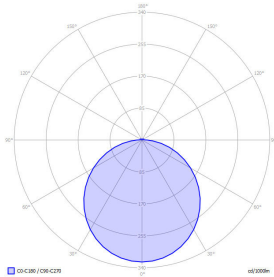

Basic-A6

Surface mounted luminaire - Direct only omnidirectional light distribution

Article code: BA6FSE-830M-D600

Illustrations may only be similar and serve as an orientation.

Basic-A6. LED. Surface mounted luminaire for wall or ceiling mounting. Luminaire body made of high-quality aluminum profile. Surface finish Radiant Silver. Direct only omnidirectional light distribution. Colour temperature: 3000K (Warm White). Colour Rendering Index (CRI): >80. Ambient diffuser made of frosted methacrylate for enhanced light transmission and perfect uniform illumination. Switchable. DxH (round). D=600mm. H=35+25mm.

Basic-A6

Surface mounted luminaire - Direct only omnidirectional light distribution

Article code: BA6FSE-830M-D600

Customer / Project: _____

Note: _____

Productname	Basic-A6
Lamp	LED
Installation Type	Surface mounted luminaire
Surface finish	Radiant Silver
Light characteristics	Direct only omnidirectional light distribution
Colour temperature	3000K
Colour Rendering Index (CRI)	CRI>80
Optical system	Ambient diffuser
Control	Switchable
Length L/Diameter D (mm)	D=600mm
Height H (mm)	H=35+25mm
Current/Power	Medium-Power
Luminous Flux	3656lm
Power consumption	26W
Degree of protection	IP20
Certification	Prüfzeichen: ENEC
LED lifetime	L85B10 (tq 25°C) = 50.000h
Photometric code	8 30 / 3 3 9
Photobiological class	RG0 (EN62471)
Indoor/Outdoor	Indoor: ta [ambient] max. 25°C
Weight (kg)	7kg