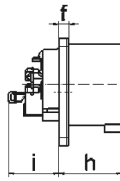

Flanged appliance inlet, black for event technology - for Event technology

Product description	
BALS-Prd.-Nr	28314
EAN	4024941938181
Product category	Flanged appliance inlet Quick-Connect, straight
Current	16A
Number of poles	5p
Arrangement of phases	3p+N+PE
Position of earth contact	6 h
Voltage	200/346 - 240/415V~

Product description	
Frequency	50/60Hz
Protection degree	IP44
Colour code	red RAL 3000
Colour of appliance	Enclosure black RAL 9005
Connection design	screwless spring-clamp technology
Maximum conductor size	2,5 qmm
Cable entry	other
Height	75mm
Width	75mm
Depth	96mm
Flange size vertical in mm	75mm
Flange size horizontal in mm	75mm
Drill hole dist. vertical mm	60mm
Drill hole dist. horizontal mm	60mm
Material of enclosure	Polyamide
Contacts	The contacts are brass, The contact carrier is made of high temperature resistant material

Additional technical properties	
	Collar is brought out of center of the flange by 5 mm

Logistics data	
Weight/pcs	0.125 kg / Piece
Packaging	Bag
Content amount	1 ST
EAN	4024941938181
Length	96 mm
Width	75 mm
Height	75 mm
Weight	0.126 kg
Volume	540 ccm
Packaging	Carton
Content amount	10 ST
EAN	4024941840521
Length	275 mm
Width	175 mm
Height	137 mm
Weight	1.375 kg
Volume	5,737.5 ccm

Ampere	16	16	16	32	32	32
Polzahl	3	4	5	3	4	5
a	75,0	75,0	75,0	75,0	75,0	75,0
b	75,0	75,0	75,0	75,0	75,0	75,0
c	60,0	60,0	60,0	60,0	60,0	60,0
d	60,0	60,0	60,0	60,0	60,0	60,0
e ø	5,5	5,5	5,5	5,5	5,5	5,5
f	7,0	7,0	7,0	7,0	7,0	7,0
h	43,0	43,0	43,0	53,0	53,0	53,0
i	39,0	39,0	39,0	43,0	43,0	43,0
k ø	42,0	48,0	61,0	57,0	57,0	60,0
l	-	-	5,0	2,0	2,0	-
m	30,0	30,0	25,0	28,0	28,0	30,0
Leiter mm ² min	1	1	1	2,5	2,5	2,5
Leiter mm ² max	2,5	2,5	2,5	6	6	6