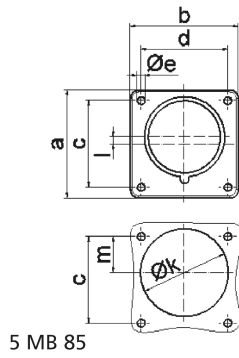

Flanged appliance inlet, black for event technology - for Event technology

Product description	
BALS-Prd.-Nr	28314
EAN	4024941938181
Product category	Flanged appliance inlet Quick-Connect, straight
Current	16A
Number of poles	5p
Arrangement of phases	3p+N+PE
Position of earth contact	6 h
Voltage	200/346 - 240/415V~

Product description	
Frequency	50/60Hz
Protection degree	IP44
Colour code	red RAL 3000
Colour of appliance	Enclosure black RAL 9005
Connection design	screwless spring-clamp technology
Maximum conductor size	2,5 qmm
Cable entry	other
Height	75mm
Width	75mm
Depth	96mm
Flange size vertical in mm	75mm
Flange size horizontal in mm	75mm
Drill hole dist. vertical mm	60mm
Drill hole dist. horizontal mm	60mm
Material of enclosure	Polyamide
Contacts	The contacts are brass, The contact carrier is made of high temperature resistant material

Additional technical properties	
	Collar is brought out of center of the flange by 5 mm

Logistics data	
Weight/pcs	0.125 kg / Piece
Packaging	Bag
Content amount	1 ST
EAN	4024941938181
Length	96 mm
Width	75 mm
Height	75 mm
Weight	0.126 kg
Volume	540 ccm
Packaging	Carton
Content amount	10 ST
EAN	4024941840521
Length	275 mm
Width	175 mm
Height	137 mm
Weight	1.375 kg
Volume	5,737.5 ccm

Ampere	16	16	16	32	32	32
Polzahl	3	4	5	3	4	5
a	75,0	75,0	75,0	75,0	75,0	75,0
b	75,0	75,0	75,0	75,0	75,0	75,0
c	60,0	60,0	60,0	60,0	60,0	60,0
d	60,0	60,0	60,0	60,0	60,0	60,0
e ø	5,5	5,5	5,5	5,5	5,5	5,5
f	7,0	7,0	7,0	7,0	7,0	7,0
h	43,0	43,0	43,0	53,0	53,0	53,0
i	39,0	39,0	39,0	43,0	43,0	43,0
k ø	42,0	48,0	61,0	57,0	57,0	60,0
l	-	-	5,0	2,0	2,0	-
m	30,0	30,0	25,0	28,0	28,0	30,0
Leiter mm ² min	1	1	1	2,5	2,5	2,5
Leiter mm ² max	2,5	2,5	2,5	6	6	6