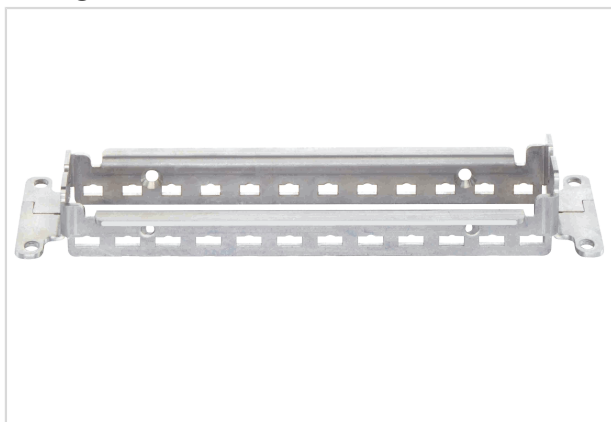

Hinged frame 12xMod A-L Han34HPR V-Hood

Image is for illustration purposes only. Please refer to product description.

Part number	09 11 034 9976
Specification	Hinged frame 12xMod A-L Han34HPR V-Hood
HARTING eCatalogue	https://b2b.harting.com/09110349976

Identification

Category	Accessories
Series of hoods/housings	Han [®] HPR
Type of accessory	Frame
Description of the accessory	for up to 12 single modules A ... L

Version

Size	34 HPR
Pack contents	4x M4 screw 4x washer SK S4

Technical characteristics

Tightening torque	1.5 Nm Fixing screws M4
-------------------	-------------------------

Material properties

Material (accessories)	Metal
RoHS	compliant with exemption
RoHS exemptions	6(c): Copper alloy containing up to 4 % lead by weight
ELV status	compliant with exemption
China RoHS	50
REACH Annex XVII substances	Not contained
REACH ANNEX XIV substances	Not contained
REACH SVHC substances	Yes
REACH SVHC substances	Lead