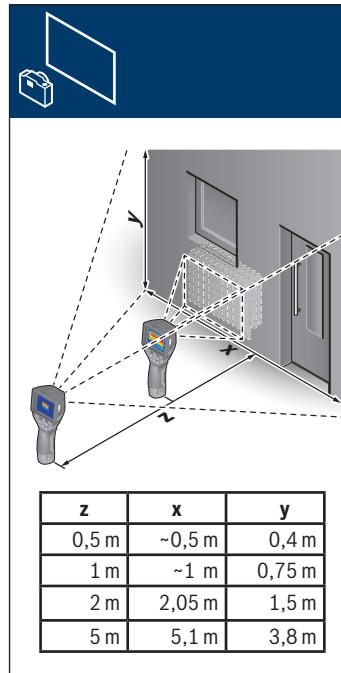

**BOSCH**

**GTC 400 C**  
Professional

1 609 92A 3RF

Robert Bosch Power Tools GmbH  
70538 Stuttgart  
GERMANY

[www.bosch-pt.com](http://www.bosch-pt.com)

1 609 92A 3RF (2017.06) T/2

www.bosch-professional.com/gtc