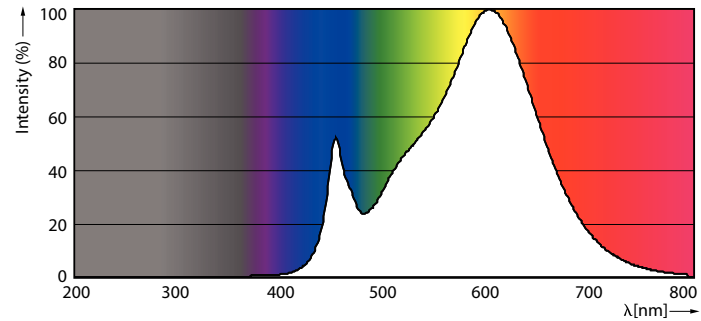

CorePro LEDlinear R7S Hochvolt-Stablampen

Bestell-Produktname	CorePro LED linear D 14-120W R7S 118 830
EAN/UPC - Produkt	8718696714003
Bestellcode	71400300
Anzahl pro Verpackung	1

Anzahl pro Umverpackung	10
Material-Nr. (12NC)	929001353602
Nettogewicht (Einzelteil)	0.095 kg

Abmessungsskizzen

Product	D	C
CorePro LED linear D 14-120W R7S 118 830	29 mm	118 mm

R7S 220V 15.5W-110W 1800lm 3000K R7S D

Photometrische Daten