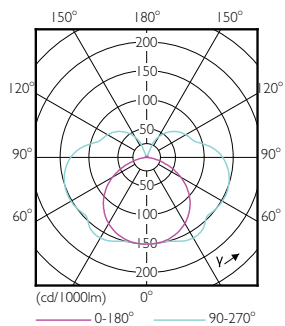

CorePro LEDlinear R7S Hochvolt-Stablampen

Bestell-Produktname	CorePro LED linear D 14-120W R7S 118 830
EAN/UPC - Produkt	8718696714003
Bestellcode	71400300
Anzahl pro Verpackung	1

Anzahl pro Umverpackung	10
Material-Nr. (12NC)	929001353602
Nettogewicht (Einzelteil)	0.095 kg

Abmessungsskizzen

Product	D	C
CorePro LED linear D 14-120W R7S 118 830	29 mm	118 mm

R7S 220V 15.5W-110W 1800lm 3000K R7S D

Photometrische Daten