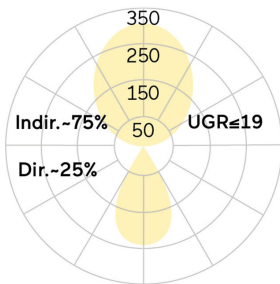

lightnet

Matric-SX

Free standing luminaire - Direct/indirect light distribution

Article code: LSXLSM-840M-L1570-UA-A

Customer / Project: _____

Note: _____

Productname	Matric-SX
Lamp	LED
Installation Type	Free standing luminaire
Surface finish	Radiant Silver
Light characteristics	Direct/indirect light distribution
Colour temperature	4000K
Colour Rendering Index (CRI)	CRI>80
Optical system	Lens Louvre
Reflector Colour Inside	Reflector: Satin Silver
Control	Dim-Multisensor
Length L/Diameter D (mm)	L=1570mm
Width W (mm)	W=40mm
Height H (mm)	H=2200/40mm
Current/Power	Medium-Power
Luminous Flux	10100lm
Power consumption	66W
Base-Type	U-base
Plug	Schuko CEE 7/7 (E+F)
Degree of protection	IP20
LED lifetime	L85B10 (tq 25°C) = 50.000h
UGR	UGR<=19
Photometric code	8 40 / 3 3 9
Indoor/Outdoor	Indoor: ta [ambient] max. 25°C
Weight (kg)	23,8kg