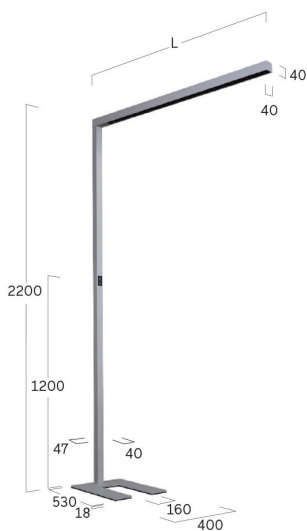

lightnet

Matric-SX

Free standing luminaire - Direct/indirect light distribution

Article code: LSXLSM-840M-L1570-UA-A

Customer / Project: _____

Note: _____

Productname	Matric-SX
Lamp	LED
Installation Type	Free standing luminaire
Surface finish	Radiant Silver
Light characteristics	Direct/indirect light distribution
Colour temperature	4000K
Colour Rendering Index (CRI)	CRI>80
Optical system	Lens Louvre
Reflector Colour Inside	Reflector: Satin Silver
Control	Dim-Multisensor
Length L/Diameter D (mm)	L=1570mm
Width W (mm)	W=40mm
Height H (mm)	H=2200/40mm
Current/Power	Medium-Power
Luminous Flux	10100lm
Power consumption	66W
Base-Type	U-base
Plug	Schuko CEE 7/7 (E+F)
Degree of protection	IP20
LED lifetime	L85B10 (tq 25°C) = 50.000h
UGR	UGR<=19
Photometric code	8 40 / 3 3 9
Indoor/Outdoor	Indoor: ta [ambient] max. 25°C
Weight (kg)	23,8kg