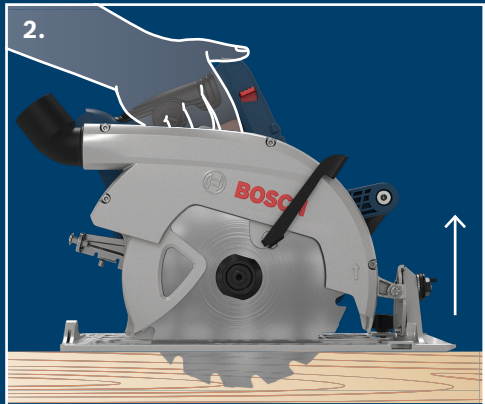

GKS 18V-68 C | GKS 18V-68 GC Professional

Robert Bosch Power Tools GmbH
70538 Stuttgart
GERMANY
www.bosch-pt.com

1 609 92A 8CA

(2022.12)

GKS 18V-68 C

2.

GKS 18V-68 GC