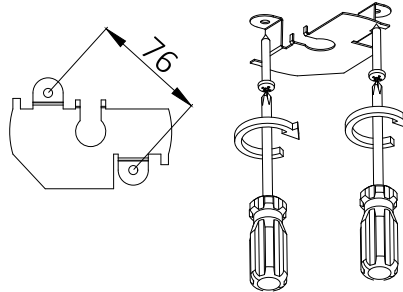

### 1. MONTAGE UND INSTALLATION | MOUNTING AND INSTALLATION:

D400 - D600  
 TUBE: Ø13

1. Bei allen Montagearbeiten Handschuhe tragen.  
 Use gloves when handling the fixture.

2. Montageöffnungen.  
 Installation openings.

3.

4.

5.

- min/max stripped wire length: 7mm-10mm  
 - max power supply cable: 1,5mm<sup>2</sup>

6.

7.

8.

9. Caution: The light source contained in this luminaire shall only be replaced by the manufacturer or his service agent or a similar qualified person.

### 1. MONTAGE UND INSTALLATION | MOUNTING AND INSTALLATION:

D800  
 TUBE: Ø35

1. Bei allen Montagearbeiten Handschuhe tragen.  
 Use gloves when handling the fixture.

2. Montageöffnungen.  
 Installation openings.

3.

4.

5.

- min/max stripped wire length: 7mm-10mm

- max power supply cable: 1,5mm<sup>2</sup>

6.

Diffuser direction

INSIDE  
 gloss