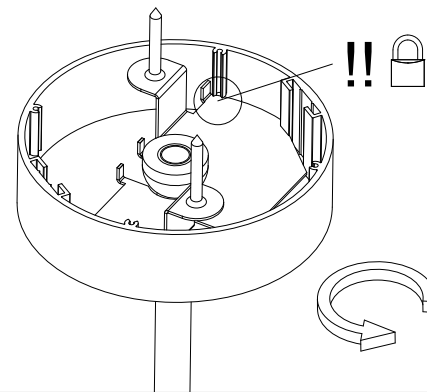

### 1. MONTAGE UND INSTALLATION | MOUNTING AND INSTALLATION:

D400 - D600  
 TUBE: Ø13

1. Bei allen Montagearbeiten Handschuhe tragen.  
 Use gloves when handling the fixture.

2. Montageöffnungen.  
 Installation openings.

3.

4.

5.

- min/max stripped wire length: 7mm-10mm  
 - max power supply cable: 1,5mm<sup>2</sup>

6.

7.

8.

9. Caution: The light source contained in this luminaire shall only be replaced by the manufacturer or his service agent or a similar qualified person.

### 1. MONTAGE UND INSTALLATION | MOUNTING AND INSTALLATION:

D800  
 TUBE: Ø35

1. Bei allen Montagearbeiten Handschuhe tragen.  
 Use gloves when handling the fixture.

2. Montageöffnungen.  
 Installation openings.

3.

4.

5.

- min/max stripped wire length: 7mm-10mm

- max power supply cable: 1,5mm<sup>2</sup>

6.

Diffuser direction

INSIDE  
 gloss