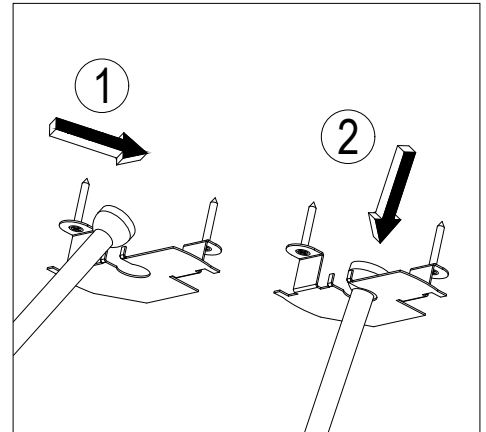

### 1. MONTAGE UND INSTALLATION | MOUNTING AND INSTALLATION:

D400 - D600  
 TUBE: Ø13

1. Bei allen Montagearbeiten Handschuhe tragen.  
 Use gloves when handling the fixture.

2. Montageöffnungen.  
 Installation openings.

3.

4.

5.

- min/max stripped wire length: 7mm-10mm  
 - max power supply cable: 1,5mm<sup>2</sup>

6.

7.

8.

9. Caution: The light source contained in this luminaire shall only be replaced by the manufacturer or his service agent or a similar qualified person.

### 1. MONTAGE UND INSTALLATION | MOUNTING AND INSTALLATION:

D800  
 TUBE: Ø35

1. Bei allen Montagearbeiten Handschuhe tragen.  
 Use gloves when handling the fixture.

2. Montageöffnungen.  
 Installation openings.

3.

4.

5.

- min/max stripped wire length: 7mm-10mm

- max power supply cable: 1,5mm<sup>2</sup>

6.

Diffuser direction

INSIDE  
 gloss