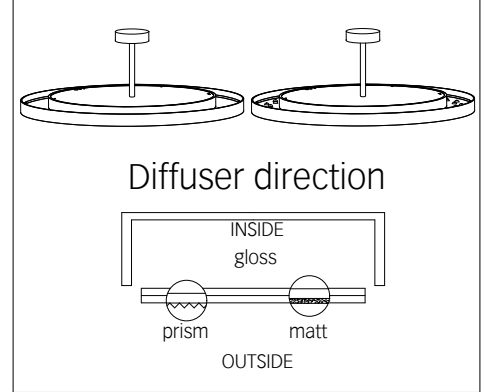

### 1. MONTAGE UND INSTALLATION | MOUNTING AND INSTALLATION:

D400 - D600  
 TUBE: Ø13

1. Bei allen Montagearbeiten Handschuhe tragen.  
 Use gloves when handling the fixture.

2. Montageöffnungen.  
 Installation openings.

3.

4.

5.

- min/max stripped wire length: 7mm-10mm  
 - max power supply cable: 1,5mm<sup>2</sup>

6.

7.

8.

9. Caution: The light source contained in this luminaire shall only be replaced by the manufacturer or his service agent or a similar qualified person.

## BASIC NEO G5/P5 | SUSPENDED TUBE SUSPENSION (D800)

### 1. MONTAGE UND INSTALLATION | MOUNTING AND INSTALLATION:

D800  
 TUBE: Ø35

1. Bei allen Montagearbeiten Handschuhe tragen.  
 Use gloves when handling the fixture.

2. Montageöffnungen.  
 Installation openings.