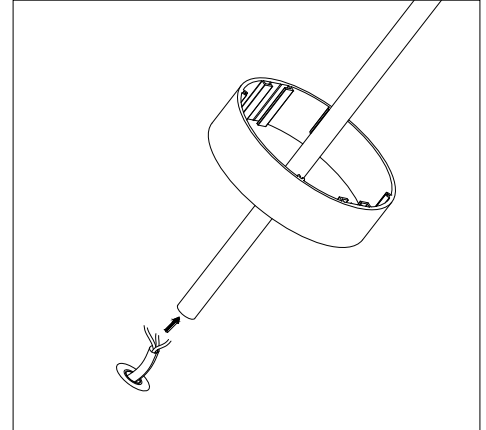

### 1. MONTAGE UND INSTALLATION | MOUNTING AND INSTALLATION:

D400 - D600  
 TUBE: Ø13

1. Bei allen Montagearbeiten Handschuhe tragen.  
 Use gloves when handling the fixture.

2. Montageöffnungen.  
 Installation openings.

3.

4.

5.

- min/max stripped wire length: 7mm-10mm  
 - max power supply cable: 1,5mm<sup>2</sup>

6.

7.

8.

9. Caution: The light source contained in this luminaire shall only be replaced by the manufacturer or his service agent or a similar qualified person.

### 1. MONTAGE UND INSTALLATION | MOUNTING AND INSTALLATION:

D800  
 TUBE: Ø35

1. Bei allen Montagearbeiten Handschuhe tragen.  
 Use gloves when handling the fixture.

2. Montageöffnungen.  
 Installation openings.

3.

4.

5.

- min/max stripped wire length: 7mm-10mm

- max power supply cable: 1,5mm<sup>2</sup>

6.

Diffuser direction

INSIDE  
 gloss