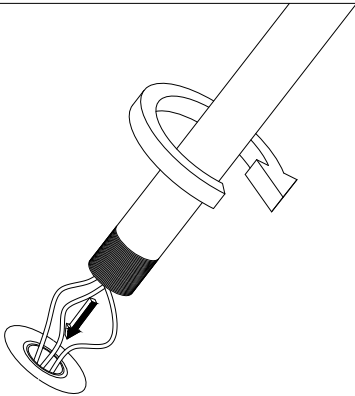

### 1. MONTAGE UND INSTALLATION | MOUNTING AND INSTALLATION:

D400 - D600  
 TUBE: Ø13

1. Bei allen Montagearbeiten Handschuhe tragen.  
 Use gloves when handling the fixture.

2. Montageöffnungen.  
 Installation openings.

3.

4.

5.

- min/max stripped wire length: 7mm-10mm  
 - max power supply cable: 1,5mm<sup>2</sup>

6.

7.

8.

9. Caution: The light source contained in this luminaire shall only be replaced by the manufacturer or his service agent or a similar qualified person.

### 1. MONTAGE UND INSTALLATION | MOUNTING AND INSTALLATION:

D800  
 TUBE: Ø35

1. Bei allen Montagearbeiten Handschuhe tragen.  
 Use gloves when handling the fixture.

2. Montageöffnungen.  
 Installation openings.

3.

4.

5.

- min/max stripped wire length: 7mm-10mm

- max power supply cable: 1,5mm<sup>2</sup>

6.

Diffuser direction

INSIDE  
 gloss