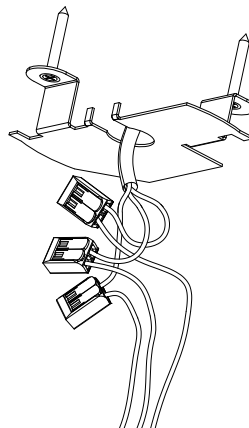

### 1. MONTAGE UND INSTALLATION | MOUNTING AND INSTALLATION:

D400 - D600  
 TUBE: Ø13

1. Bei allen Montagearbeiten Handschuhe tragen.  
 Use gloves when handling the fixture.

2. Montageöffnungen.  
 Installation openings.

3.

4.

5.

- min/max stripped wire length: 7mm-10mm  
 - max power supply cable: 1,5mm<sup>2</sup>

6.

7.

8.

9. Caution: The light source contained in this luminaire shall only be replaced by the manufacturer or his service agent or a similar qualified person.

## BASIC NEO G5/P5 | SUSPENDED TUBE SUSPENSION (D800)

### 1. MONTAGE UND INSTALLATION | MOUNTING AND INSTALLATION:

D800  
 TUBE: Ø35

1. Bei allen Montagearbeiten Handschuhe tragen.  
 Use gloves when handling the fixture.

2. Montageöffnungen.  
 Installation openings.