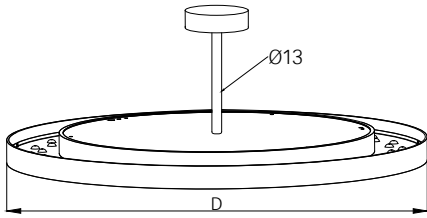

### 1. MONTAGE UND INSTALLATION | MOUNTING AND INSTALLATION:

D400 - D600  
 TUBE: Ø13

1. Bei allen Montagearbeiten Handschuhe tragen.  
 Use gloves when handling the fixture.

2. Montageöffnungen.  
 Installation openings.

3.

4.

5.

- min/max stripped wire length: 7mm-10mm  
 - max power supply cable: 1,5mm<sup>2</sup>

6.

7.

8.

9. Caution: The light source contained in this luminaire shall only be replaced by the manufacturer or his service agent or a similar qualified person.

### 1. MONTAGE UND INSTALLATION | MOUNTING AND INSTALLATION:

D800  
 TUBE: Ø35

1. Bei allen Montagearbeiten Handschuhe tragen.  
 Use gloves when handling the fixture.

2. Montageöffnungen.  
 Installation openings.

3.

4.

5.

- min/max stripped wire length: 7mm-10mm

- max power supply cable: 1,5mm<sup>2</sup>

6.

Diffuser direction

INSIDE  
 gloss