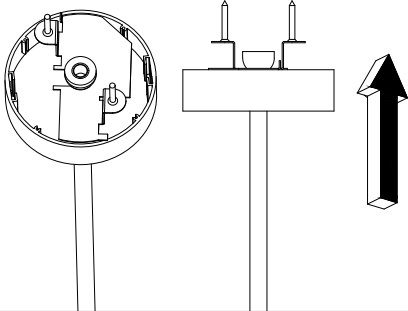

### 1. MONTAGE UND INSTALLATION | MOUNTING AND INSTALLATION:

D400 - D600  
 TUBE: Ø13

1. Bei allen Montagearbeiten Handschuhe tragen.  
 Use gloves when handling the fixture.

2. Montageöffnungen.  
 Installation openings.

3.

4.

5.

- min/max stripped wire length: 7mm-10mm  
 - max power supply cable: 1,5mm<sup>2</sup>

6.

7.

8.

9. Caution: The light source contained in this luminaire shall only be replaced by the manufacturer or his service agent or a similar qualified person.

### 1. MONTAGE UND INSTALLATION | MOUNTING AND INSTALLATION:

D800  
 TUBE: Ø35

1. Bei allen Montagearbeiten Handschuhe tragen.  
 Use gloves when handling the fixture.

2. Montageöffnungen.  
 Installation openings.

3.

4.

5.

- min/max stripped wire length: 7mm-10mm

- max power supply cable: 1,5mm<sup>2</sup>

6.

Diffuser direction

INSIDE  
 gloss