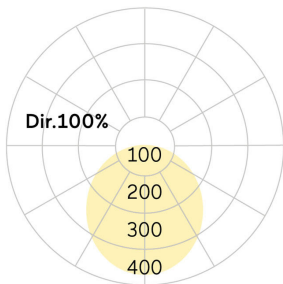

## Basic-A5

Surface mounted luminaire - Direct light distribution

Article code: BA5OSL-840M-D400

Illustrations may only be similar and serve as an orientation.

Basic-A5. LED. Surface mounted luminaire for wall or ceiling mounting with minimalist edge. Luminaire body made of high-quality aluminum profile. Surface finish Radiant Silver. Directonly light distribution. Colour temperature: 4000K (Cool White)Colour Rendering Index (CRI): >80. Opal diffuser for enhanced light transmission and perfect uniform illumination. Dimmable DALI. DxH (round). D=400mm. H=38mm. Medium-power

## Basic-A5

Surface mounted luminaire - Direct light distribution

Article code: BA5OSL-840M-D400

Customer / Project: \_\_\_\_\_

Note: \_\_\_\_\_

Productname	Basic-A5
Lamp	LED
Installation Type	Surface mounted luminaire
Surface finish	Radiant Silver
Light characteristics	Direct light distribution
Colour temperature	4000K
Colour Rendering Index (CRI)	CRI>80
Optical system	Opal diffuser
Control	Dimmable (DALI)
Length L/Diameter D (mm)	D=400mm
Height H (mm)	H=38mm
Current/Power	Medium-Power
Luminous Flux	1490lm
Power consumption	12W
Degree of protection	IP40
Certification	Prüfzeichen: ENEC
LED lifetime	L85B10 (tq 25°C) = 50.000h
Photometric code	8 40 / 3 3 9
Photobiological class	RG0 (EN62471)
Indoor/Outdoor	Indoor: ta [ambient] max. 25°C
Weight (kg)	4,3kg