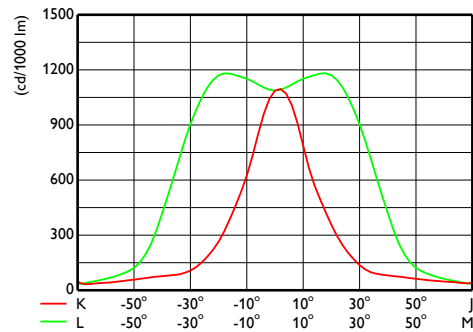

CoreLine tempo X-Large

Abmessungsskizzen

CoreLine Tempo BVP110/120/125/130/140

Photometrische Daten

OFPC1_BVP140T251xLED360-4S730S

OFCS1_BVP140T251xLED360-4S730S