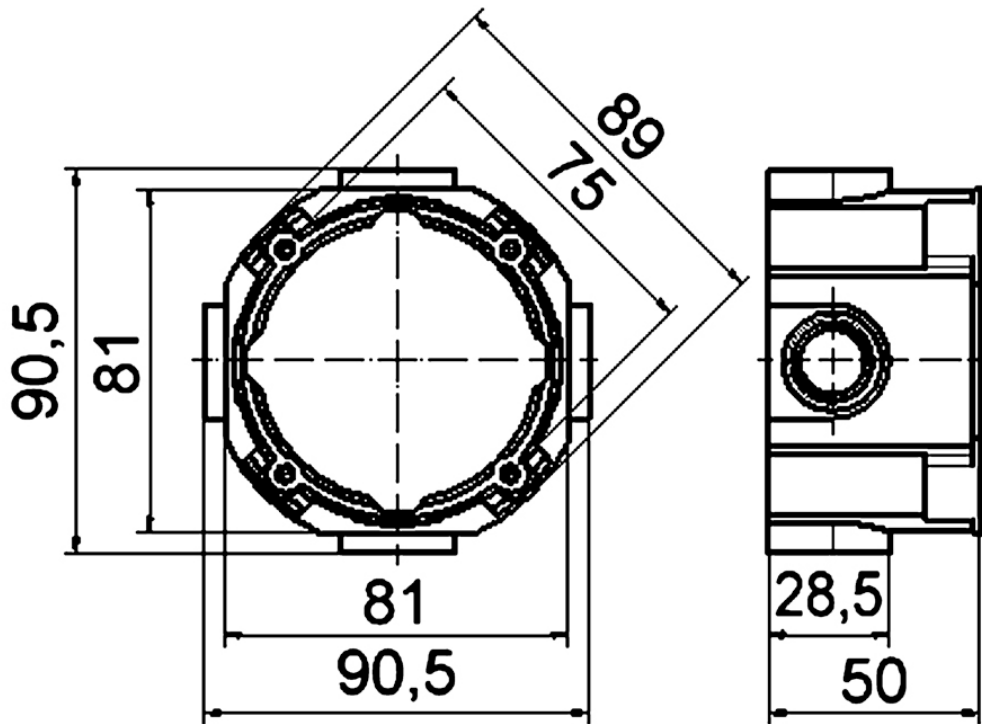

## Accessories sockets

Product description	
BALS-Prd.-Nr	180
EAN	4024941001809
Product category	Wall socket
Colour code	gray RAL 7035
Colour of appliance	Enclosure grey RAL 7035
Height	89mm
Width	89mm
Depth	50mm
Material of enclosure	Polycarbonate

Additional technical properties	
	wall socket for panel mounting socket outlet type household

Logistics data	
Weight/pcs	0.054 kg / Piece
Packaging	Bag
Content amount	1 ST
EAN	4024941001809
Length	50 mm
Width	89 mm
Height	89 mm
Weight	0.055 kg
Volume	396.05 ccm
Packaging	Carton
Content amount	10 ST
EAN	4024941959681
Length	275 mm
Width	175 mm
Height	137 mm
Weight	0.665 kg
Volume	5,737.5 ccm