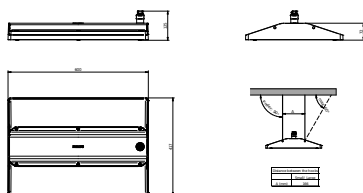

GentleSpace Gen4

Lichtstromstabilität bei mittlerer Nutzlebensdauer* von 100.000 Std.	L85
Produktdaten	
Bestell-Produktname	BY581P 250S/840 DIA HE NB GC SI
Gesamtbezeichnung des Produkts	BY581P 250S/840 DIA HE NB GC SI
Gesamt-Produktcode	872016958911700
Bestellcode	58911700

Material-Nr. (12NC)	910505102917
Anzahl pro Verpackung	1
EAN/UPC – Produkt/Kiste	8720169589117
Zähler – Pakete pro Außenkarton	1
EAN Umverpackung	8720169589117
Produktfamiliencode	BY581P [Gentlespace gen4 Large]

Abmessungsskizzen

BY581P, BY583P suspended