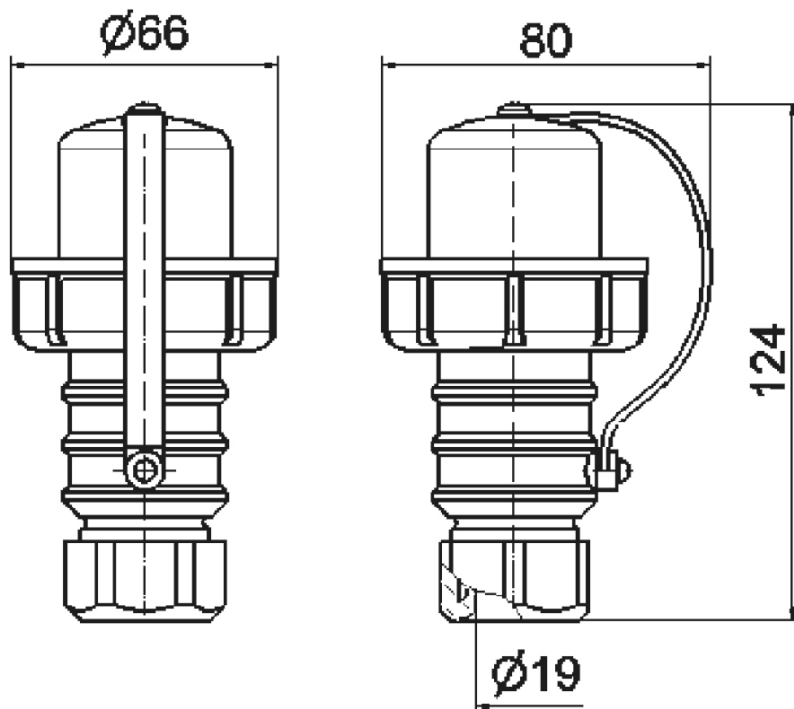

## Domestic plug - with cable gland, with closure cap

Product description	
BALS-Prd.-Nr	737
EAN	4024941007375
Product category	Domestic plug
Current	16A
number of poles	3p
number of poles	2P+PE
voltage	250V
frequency	alternating current (AC)
protection degree	IP67
colour code 1	gray RAL 7035
Colour of appliance	Collar black RAL 9005, Housing cover grey RAL 7035, Cable gland grey RAL 7035
connection design	with screw terminal
maximum conductor size	2,5 qmm
cable entry	Cable gland
Height	124mm
Width	80mm
Depth	66mm
material of enclosure	Polyamide

Product description	
contact	The contact carrier is made of high temperature resistant material, the contacts are brass nickel plated

Additional technical properties	
	also suitable for Belgian/French standard
	For cable diameter up to max. 14,0 mm, With cable gland, With hammer symbol
	With closure cap

Logistics data	
Weight/pcs	0.14 kg / Piece
Packaging	Bag
Content amount	1 ST
EAN	4024941007375
Length	66 mm
Width	80 mm
Height	124 mm
Weight	0.141 kg
Volume	654.72 ccm
Packaging	Carton
Content amount	10 ST
EAN	4024941959179
Length	275 mm

Logistics data	
Width	175 mm
Height	137 mm
Weight	1.525 kg
Volume	5,737.5 ccm

**18 MB 18**