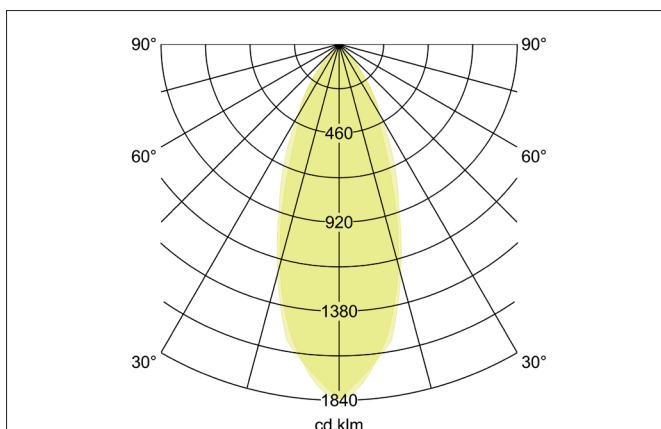

TIRREL-R LED recessed spot set, DALI dimmable, incl. connection box

Article no. 41443653

Tender

LED recessed spot set, DALI dimmable, incl. connection box, Round. Toolless ceiling installation by installation springs. Ceiling cut-out Ø 68 mm, Installation depth 42 mm, Outer diameter 82 mm, Weight 0,277 kg, Reflector silver with rotationssymmetrical, deep, wide distributed light intensity. Cover glass transparent Luminous flux 730 lm, Power 1 x 6 W, Light colour warm white, Correlated color temperature (CCT) 3.000 K, Colour rendering index CRI > 80, Rated life time L70/B50 at 25 °C: 30.000 h, Housing material: Aluminium / Glass / Plastic, Colour: brown metallic matt, Permissible ambient temperature (ta): -20 °C up to +25 °C, Protection class (EN 61140): II, Degree of protection (DIN EN 60529): IP20. With electronic driver, DALI-2 dimmable.

Product Benefits

- LED recessed spotlight in round design made of solid aluminum with LED module 6 W (3.000 K) and dimmable DALI converter WITHOUT glow-in-the-dark effect.
- Ceiling cut-out 68 mm, diameter 82 mm, installation depth 50 mm, IP20.
- Swivel range 25°.
- Large color variation. Without visible snap ring.
- Classic, formally restrained design.
- In the same optics also in GX5.3 or GU10 version and as a dimmable Set phase section or DALI and as a loudspeaker version.
- In addition, in the same surface structure and in the same color also available in square version.

Lighting technology	
Colour temperature	3.000 K
Light colour	white
Light output	Direct
Luminous flux	730 lm
System efficiency	122 lm/W
Colour rendering	CRI > 80
Reflector	Faceted
Reflector colour	silver
Beam angle	38°
Light sharing	Symmetric
Adjustable color temperature	No