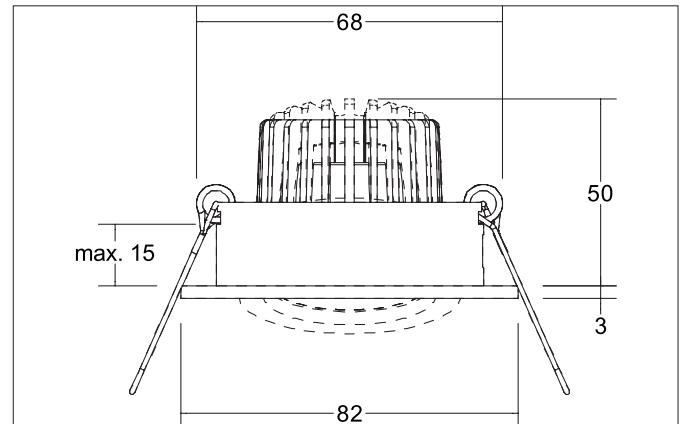

TIRREL-R LED recessed spot set, DALI dimmable, incl. connection box

Article no. 41443653

Tender

LED recessed spot set, DALI dimmable, incl. connection box, Round. Toolless ceiling installation by installation springs. Ceiling cut-out Ø 68 mm, Installation depth 42 mm, Outer diameter 82 mm, Weight 0,277 kg, Reflector silver with rotationssymmetrical, deep, wide distributed light intensity. Cover glass transparent Luminous flux 730 lm, Power 1 x 6 W, Light colour warm white, Correlated color temperature (CCT) 3.000 K, Colour rendering index CRI > 80, Rated life time L70/B50 at 25 °C: 30.000 h, Housing material: Aluminium / Glass / Plastic, Colour: brown metallic matt, Permissible ambient temperature (ta): -20 °C up to +25 °C, Protection class (EN 61140): II, Degree of protection (DIN EN 60529): IP20. With electronic driver, DALI-2 dimmable.

Product Benefits

- LED recessed spotlight in round design made of solid aluminum with LED module 6 W (3.000 K) and dimmable DALI converter WITHOUT glow-in-the-dark effect.
- Ceiling cut-out 68 mm, diameter 82 mm, installation depth 50 mm, IP20.
- Swivel range 25°.
- Large color variation. Without visible snap ring.
- Classic, formally restrained design.
- In the same optics also in GX5.3 or GU10 version and as a dimmable Set phase section or DALI and as a loudspeaker version.
- In addition, in the same surface structure and in the same color also available in square version.

TIRREL-R LED recessed spot set, DALI dimmable, incl. connection box

Article no. 41443653

Article data	
Article no.	41443653
GTIN	4255752525028
Series name	TIRREL-R
Short description	LED recessed spot set, DALI dimmable, incl. connection box
Material	Aluminium / Glass / Plastic
Colour	brown metallic matt
Type of surface	Matt
Shape	Round
Outer diameter	82 mm
Built-in diameter min.	67 mm
Built-in diameter max.	68 mm
Installation depth	42 mm
Hight	3 mm
Scope of delivery	Incl. 5-pole connection box
Weight	0.277 kg
D licence plate	No
Conformance	CE, UKCA