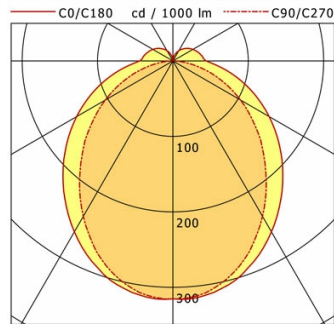

ML-P 070.10830.3 AOV/DALI

ML-P 070.10830.3 AOV/DALI

Monoline 070 | Pendant (1xLED 21W 830/3000K 2970lm)

	C0	C90	C180	C270
0°	315	315	315	315
30°	262	238	262	238
60°	148	103	148	103
90°	44	1	44	1
120°	31	0	31	0
150°	16	1	16	1
180°	1	1	1	1
cd / 1000 lm				

Offset [m]	Cone width [m]		Illuminance [lx]
3.0	9.35 | 6.59		104.0
6.0	18.70 | 13.18	26.0	
9.0	28.05 | 19.77		11.6
12.0	37.40 | 26.36		6.5
15.0	46.75 | 32.95		4.2

η	LED
Efficiency	141 lm/W
Direct/Indirect	↓ 89% / ↑ 11%
System Power	21 W
UGR	X=4H, Y=8H
Reflection factors	70/50/20
UGR C0/C180	23.1
UGR C90/C270	21.3
CIE Flux Codes	46 75 92 89 100
Ra/CRI	>80

LTS

Zubehör