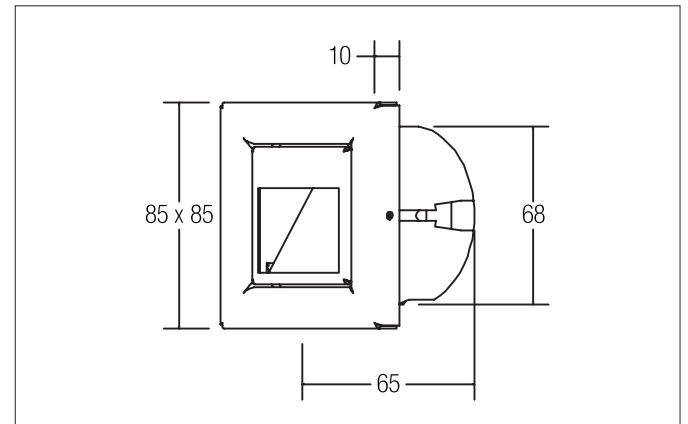

TIBELL-S LED wall recessed light
Article no. R3929Y

Light.
 For Generations.

Tender

LED wall recessed light, white structure, Square. Recessed mounting, Wall-mounted Including a converter for connection with the 230-V mains voltage, on/off switchable and cavity wall mounting box Ø DA: 68 mm / installation depth: 65 mm Mounting method: Recessed mounting, Place of installation: Wall-mounted, Material: Stainless steel / Aluminium / Plastic, Degree of protection: according to DIN EN 60529 IP20, Protection class: (EN 61140) I, Voltage: 230V AC 50Hz, Power: 1.2W, Amount of light sources / fittings: 1.0 Qty, Adjustability: Not adjustable, With control gear: Yes, Dimmable: No, Control: on/off.

Article data	
Article no.	R3929Y
GTIN	4250047758594
Series name	TIBELL-S
Short description	LED wall recessed light
Material	Stainless steel / Aluminium / Plastic
Colour	White
Type of surface	Structure
Shape	Square
Built-in diameter	68 mm
Installation depth	65 mm
Length	85 mm
Width	85 mm
Hight	10 mm
Weight	0.400 kg

TIBELL-S LED wall recessed light
Article no. R3929Y

Light.
For Generations.

Lighting technology	
Colour rendering	CRI > 80
Reflector	Matt
Light sharing	Asymmetric

Operating technology of the luminaire	
System output	1.2 W
Voltage type	AC
AC nominal voltage max	230 V
Frequenz max.	50 Hz
Lamp	LED
Protection class	I
Degree of protection	IP20
Dimmable	No
Control	on/off
Bulb change possible	Yes