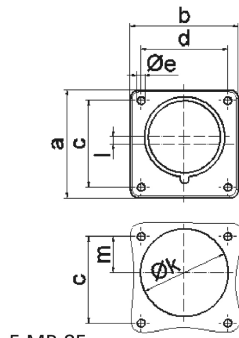

Flanged appliance inlet, black for event technology - for Event technology

Product description	
BALS-Prd.-Nr	28314
EAN	4024941938181
Product category	Flanged appliance inlet Quick-Connect, straight
Current	16A
Number of poles	5p
Arrangement of phases	3p+N+PE
Position of earth contact	6 h
Voltage	200/346 - 240/415V~

Product description	
Frequency	50/60Hz
Protection degree	IP44
Colour code	red RAL 3000
Colour of appliance	Enclosure black RAL 9005
Connection design	screwless spring-clamp technology
Maximum conductor size	2,5 qmm
Cable entry	other
Height	75mm
Width	75mm
Depth	96mm
Flange size vertical in mm	75mm
Flange size horizontal in mm	75mm
Drill hole dist. vertical mm	60mm
Drill hole dist. horizontal mm	60mm
Material of enclosure	Polyamide
Contacts	The contacts are brass, The contact carrier is made of high temperature resistant material

Additional technical properties	
	Collar is brought out of center of the flange by 5 mm

Logistics data	
Weight/pcs	0.125 kg / Piece
Packaging	Bag
Content amount	1 ST
EAN	4024941938181
Length	96 mm
Width	75 mm
Height	75 mm
Weight	0.126 kg
Volume	540 ccm
Packaging	Carton
Content amount	10 ST
EAN	4024941840521
Length	275 mm
Width	175 mm
Height	137 mm
Weight	1.375 kg
Volume	5,737.5 ccm

Ampere	16	16	16	32	32	32
Polzahl	3	4	5	3	4	5
a	75,0	75,0	75,0	75,0	75,0	75,0
b	75,0	75,0	75,0	75,0	75,0	75,0
c	60,0	60,0	60,0	60,0	60,0	60,0
d	60,0	60,0	60,0	60,0	60,0	60,0
e ø	5,5	5,5	5,5	5,5	5,5	5,5
f	7,0	7,0	7,0	7,0	7,0	7,0
h	43,0	43,0	43,0	53,0	53,0	53,0
i	39,0	39,0	39,0	43,0	43,0	43,0
k ø	42,0	48,0	61,0	57,0	57,0	60,0
l	-	-	5,0	2,0	2,0	-
m	30,0	30,0	25,0	28,0	28,0	30,0
Leiter mm ² min	1	1	1	2,5	2,5	2,5
Leiter mm ² max	2,5	2,5	2,5	6	6	6