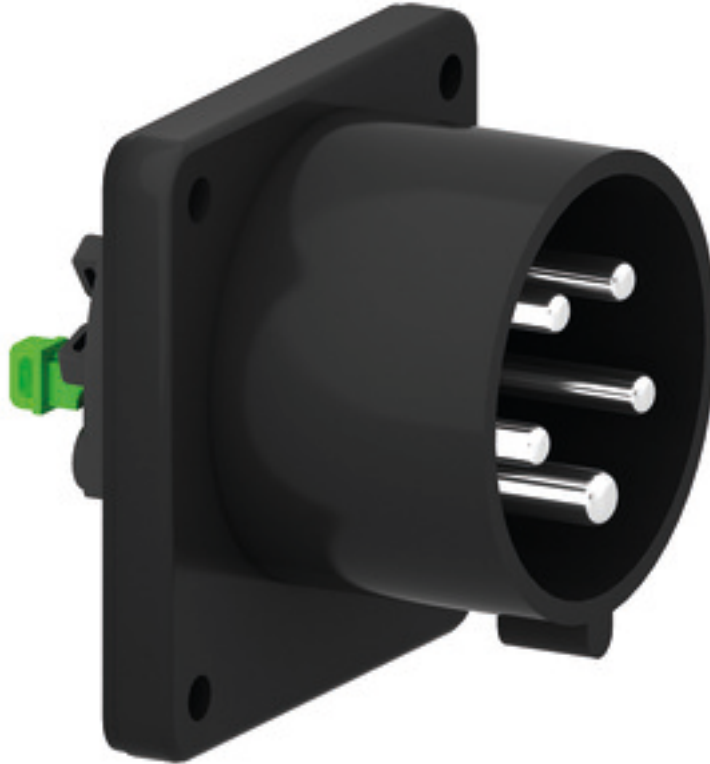

Flanged appliance inlet, black for event technology - for Event technology

Product description	
BALS-Prd.-Nr	28314
EAN	4024941938181
Product category	Flanged appliance inlet Quick-Connect, straight
Current	16A
Number of poles	5p
Arrangement of phases	3p+N+PE
Position of earth contact	6 h
Voltage	200/346 - 240/415V~

Product description	
Frequency	50/60Hz
Protection degree	IP44
Colour code	red RAL 3000
Colour of appliance	Enclosure black RAL 9005
Connection design	screwless spring-clamp technology
Maximum conductor size	2,5 qmm
Cable entry	other
Height	75mm
Width	75mm
Depth	96mm
Flange size vertical in mm	75mm
Flange size horizontal in mm	75mm
Drill hole dist. vertical mm	60mm
Drill hole dist. horizontal mm	60mm
Material of enclosure	Polyamide
Contacts	The contacts are brass, The contact carrier is made of high temperature resistant material

Additional technical properties	
	Collar is brought out of center of the flange by 5 mm

Logistics data	
Weight/pcs	0.125 kg / Piece
Packaging	Bag
Content amount	1 ST
EAN	4024941938181
Length	96 mm
Width	75 mm
Height	75 mm
Weight	0.126 kg
Volume	540 ccm
Packaging	Carton
Content amount	10 ST
EAN	4024941840521
Length	275 mm
Width	175 mm
Height	137 mm
Weight	1.375 kg
Volume	5,737.5 ccm