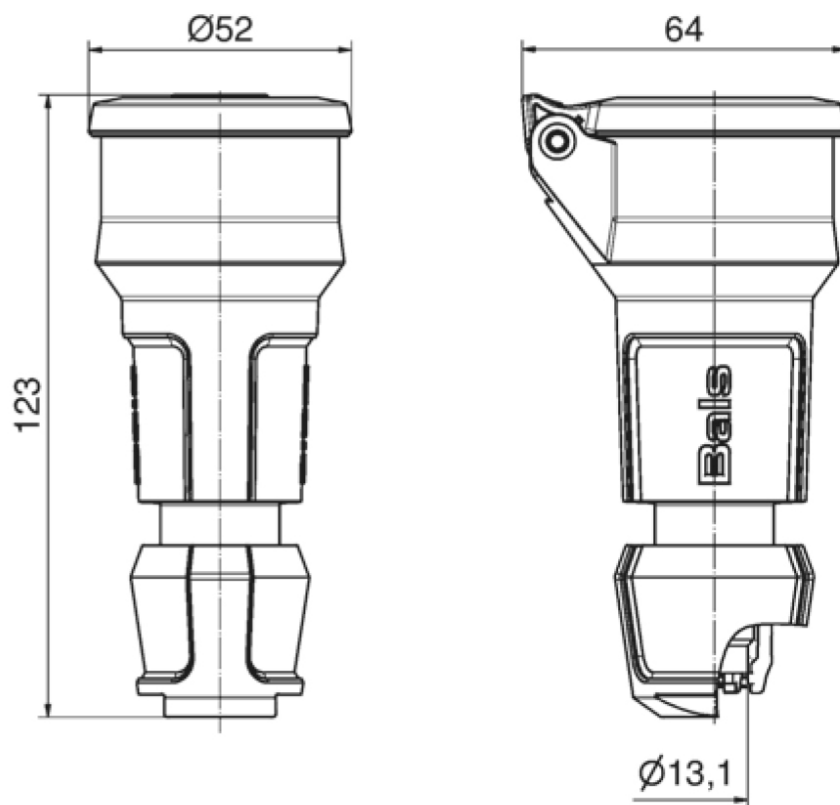

Domestic connector - with hinged lid, System E Belgian/French standard

Product description	
BALS-Prd.-Nr	7490
EAN	4024941853705
Product category	Domestic connector
Current	16A
Number of poles	3p
Poles	2P+PE
Voltage	250V
Frequency	alternating current (AC)

Product description	
Protection degree	IP54
Colour code	blue RAL 5015
Colour of appliance	Collar black RAL 9005, Hinged lid black RAL 9005, Housing cover blue RAL 5015
Connection design	head-screw terminal
Maximum conductor size	4,0 qmm
Cable entry	Cable gland
Height	123mm
Width	52mm
Depth	64mm
Material of enclosure	Polyamide
Contact	The contact carrier is made of polyamide, the contacts are brass nickel plated

Additional technical properties	
	Multi-Grip cable gland with gasket and integrated strain relief
	With self-closing hinged lid

Logistics data	
Weight/pcs	0.099 kg / Piece
Packaging	Bag
Content amount	1 ST
EAN	4024941853705

Logistics data	
Length	64 mm
Width	52 mm
Height	123 mm
Weight	0.1 kg
Volume	409.344 ccm
Packaging	Carton
Content amount	20 ST
EAN	4024941323680
Length	245 mm
Width	177 mm
Height	185 mm
Weight	2.113 kg
Volume	7,140 ccm