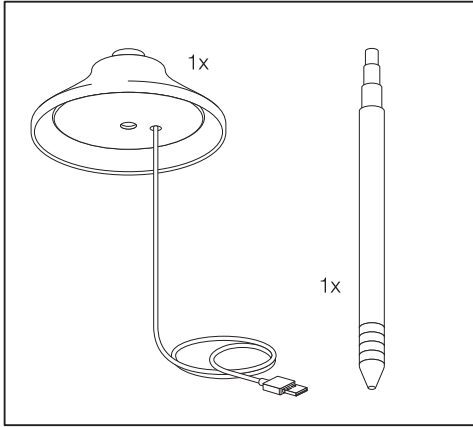

The light automatically switches on/off:

16h ON

8h OFF

Reset:

OFF 10s ON