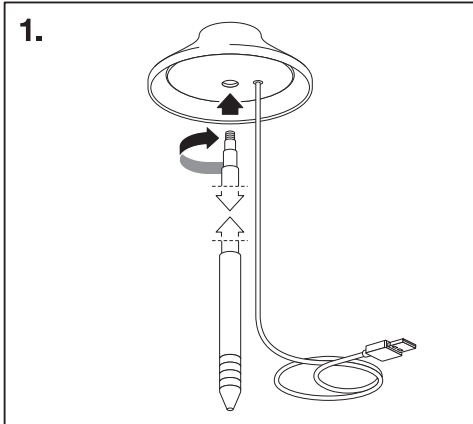

The light automatically switches on/off:

16h ON

8h OFF

Reset:

OFF 10s ON