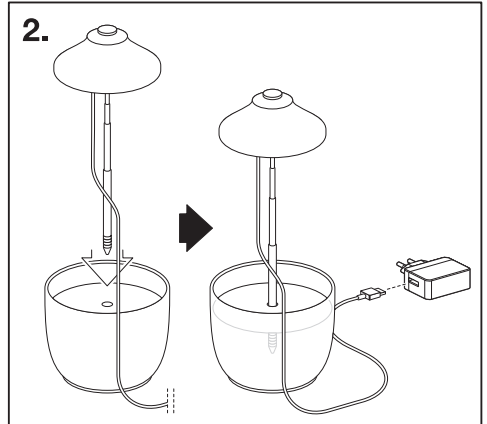

The light automatically switches on/off:

16h ON

8h OFF

Reset:

OFF 10s ON