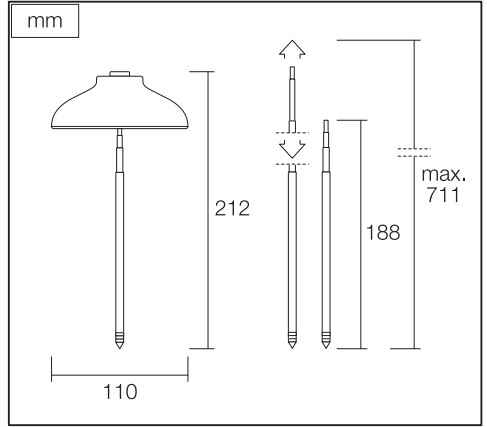

The light automatically switches on/off:

16h ON

8h OFF

Reset:

OFF 10s ON