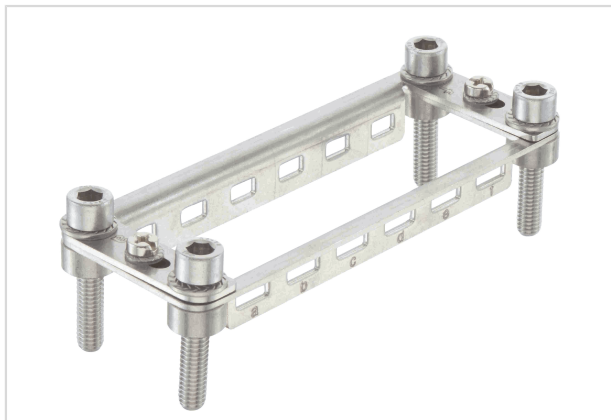

Frame Han 16HPR enlarged-Mod-a-f

Image is for illustration purposes only. Please refer to product description.

Part number	09 11 000 9946
Specification	Frame Han 16HPR enlarged-Mod-a-f
HARTING eCatalogue	https://b2b.harting.com/09110009946

Identification

Category	Accessories
Series of hoods/housings	Han [®] HPR enlarged
Type of accessory	Frame
Description of the accessory	for up to 6 single modules a ... f

Version

Size	16 B
Pack contents	2x M4 screw 2x washer SK S4 4x cheese-head screw M6 x 20 4x cheese-head screw M6 x 30 4x washer SK S6

Technical characteristics

Tightening torque	1.5 Nm Fixing screws M4 10 Nm Fixing screws M6
-------------------	---

Material properties

Material (accessories)	Stainless steel
RoHS	compliant
ELV status	compliant
China RoHS	e
REACH Annex XVII substances	Not contained
REACH ANNEX XIV substances	Not contained

Pushing Performance
Since 1945

Material properties

REACH SVHC substances	Not contained
-----------------------	---------------

Commercial data

Packaging size	1
Net weight	123 g
Country of origin	China
European customs tariff number	85389099
GTIN	5713140194328
eCl@ss	27440210 Fixing element for industrial connectors