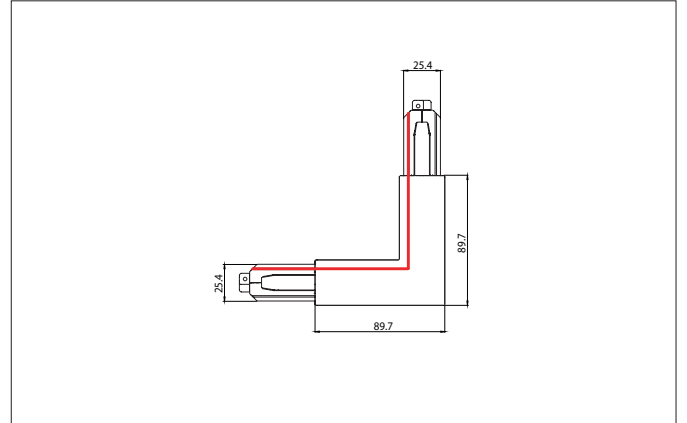

**ONETRACK Corner connector 90**

Article no. 87126080

Tender	
Corner connector 90, black. .	

Article data	
Article no.	87126080
GTIN	4251433979401
Series name	ONETRACK
Short description	Corner connector 90
Colour	black
Weight	0.197 kg
Conformance	CE, UKCA

Packing data	
Gross weight	0.209 kg
Length of packaging	140 mm
Packaging width	30 mm
Packaging height	40 mm
Disposal at end of life	This product must not be disposed of with household waste. You are obliged, to dispose of such electrical waste separately. By disposing of electrical waste and other old or defective electronics separately, you support recycling or other forms of re-use. In that way you help to take care and to avoid that harmful substances get into the environment.