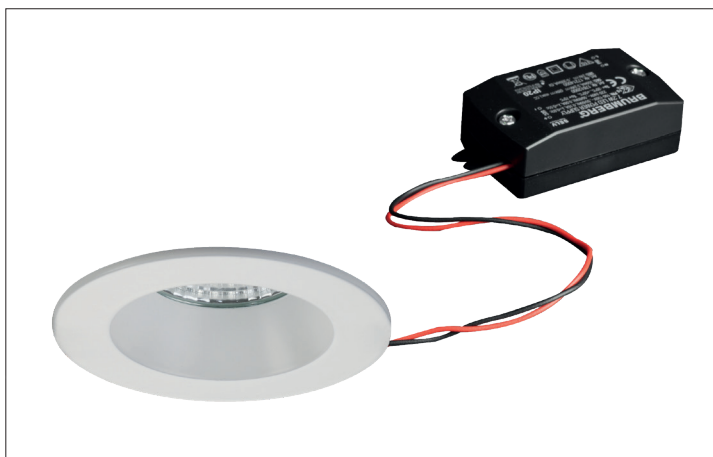

LED recessed downlight set, IP54, on/off

**Artikel-Nr. 38266073**

LED recessed downlight set, IP54, on/off, white, round. In a compact design, for installation in tool-less rapid assembly systems. Set including a converter for 230-V mains voltage, on/off switchable, dimensions of converter: L 68 x W 35 x H 21 mm . Mounting method: Recessed mounting, Place of installation: Ceiling-mounted, Material: Aluminium / Glass / Plastic, Degree of protection: according to DIN EN 60529 IP54\*, Protection class: (EN 61140) II, Voltage: 230V AC 50Hz, Power: 6W, Amount of light sources / fittings: 1.0 Qty, Luminous flux: 540lm, Colour temperature: 2.700 K, Light colour : White, Beam angle: 38°, Adjustability: Not adjustable, With control gear: Yes, Control: on/off.

<b>Artikel-Nr.</b>	<b>38266073</b>
<b>Stand:</b>	25.10.2021 20:43

Colour temperature	2700 K
Colour	White
Beam angle	38 °
Amount of light sources / fittings	1 Qty
Material	Aluminium / Glass / Plastic
Power	6 W
Lamp	LED
Colour rendering	CRI > 80
Control	on/off

Outer diameter	82 mm
Built-in diameter	68 mm
Installation depth	58 mm
Voltage	230V AC 50Hz
Degree of protection	IP54*
Protection class	II
Circlip	Without circlip
Adjustability	Not adjustable
Circuit type	Parallel conduction