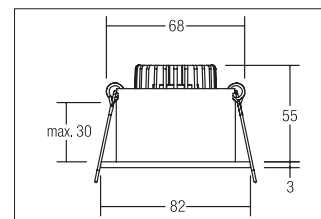

LED recessed downlight set, IP54, on/off

**Artikel-Nr. 38266073**

LED recessed downlight set, IP54, on/off, white, round. In a compact design, for installation in tool-less rapid assembly systems. Set including a converter for 230-V mains voltage, on/off switchable, dimensions of converter: L 68 x W 35 x H 21 mm . Mounting method: Recessed mounting, Place of installation: Ceiling-mounted, Material: Aluminium / Glass / Plastic, Degree of protection: according to DIN EN 60529 IP54\*, Protection class: (EN 61140) II, Voltage: 230V AC 50Hz, Power: 6W, Amount of light sources / fittings: 1.0 Qty, Luminous flux: 540lm, Colour temperature: 2.700 K, Light colour : White, Beam angle: 38°, Adjustability: Not adjustable, With control gear: Yes, Control: on/off.

<b>Artikel-Nr.</b>	<b>38266073</b>
<b>Stand:</b>	25.10.2021 20:43

Colour temperature	2700 K
Colour	White
Beam angle	38 °
Amount of light sources / fittings	1 Qty
Material	Aluminium / Glass / Plastic
Power	6 W
Lamp	LED
Colour rendering	CRI > 80
Control	on/off

Outer diameter	82 mm
Built-in diameter	68 mm
Installation depth	58 mm
Voltage	230V AC 50Hz
Degree of protection	IP54*
Protection class	II
Circlip	Without circlip
Adjustability	Not adjustable
Circuit type	Parallel conduction