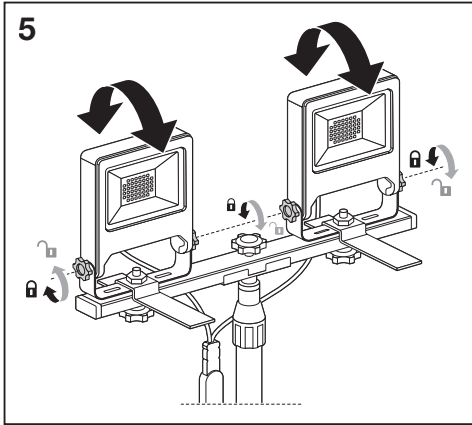

CE IP65 061 RoHS

C10449057
G11075645
20.05.19

LEDVANCE GmbH
Steinerne Furt 62
86167 Augsburg, Germany
www.ledvance.com