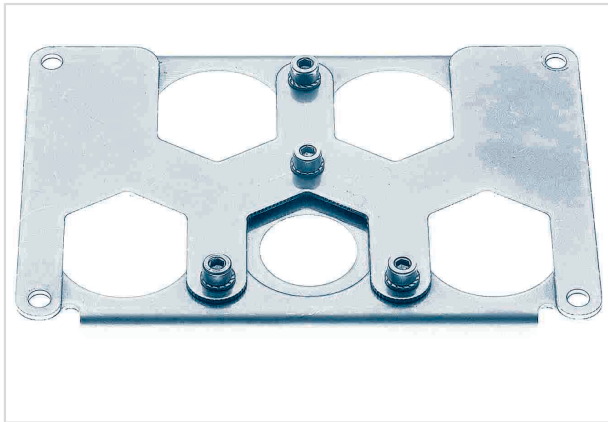

## Han 48HPR frame 5xHC350A for male 4+PE

Image is for illustration purposes only. Please refer to product description.

Part number	09 40 048 9809
Specification	Han 48HPR frame 5xHC350A for male 4+PE
HARTING eCatalogue	<a href="https://b2b.harting.com/09400489809">https://b2b.harting.com/09400489809</a>

### Identification

Category	Accessories
Series of hoods/housings	Han <sup>®</sup> HPR
Type of accessory	Frame
Description of the accessory	for male inserts 5x Han <sup>®</sup> HC Modular 350 + 1x Han <sup>®</sup> HC Modular 350 PE

### Version

Gender	Male
Size	48 HPR