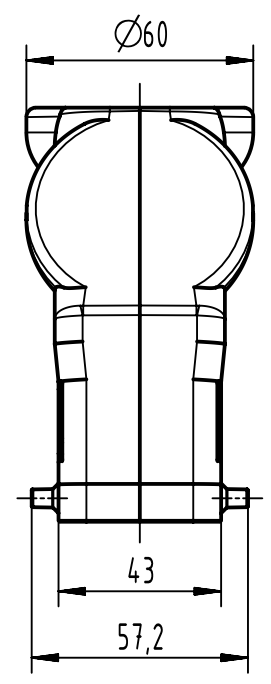

A

B

C

D

 All Dimensions in mm Original Size DIN A4	Scale	Free size tol.			Ref.	
	1:2				Sub.	
 All rights reserved Department EL PD	Created by	Inspected by	Standardisation	Date	State	Doc-Key / ECM-Nr. DS00184243
	hollert	gerb		18-Dec-2025	40 - Released	
HARTING D-32339 Espelkamp	Title					
	Type	Design Number	SAP Mat. Number	Rev.	Page	
TB	DS00184243	19300240429	G	1/1		