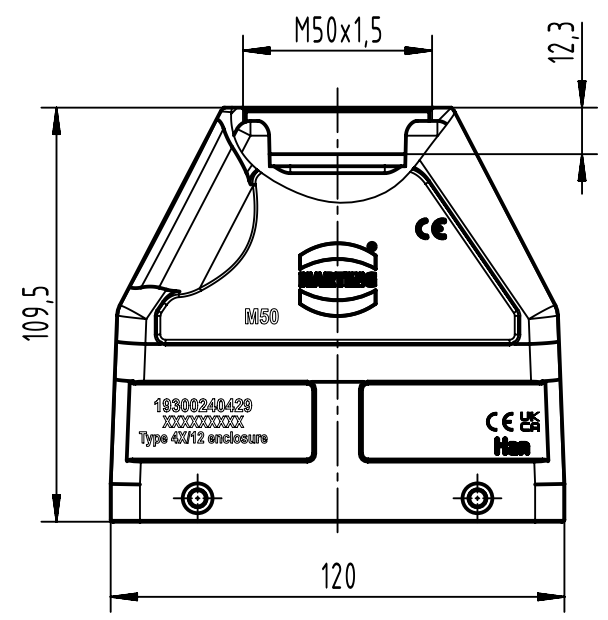

A

B

C

D

 All Dimensions in mm Original Size DIN A4	Scale	Free size tol.			Ref.	
	1:2				Sub.	
 All rights reserved Department EL PD	Created by	Inspected by	Standardisation	Date	State	Doc-Key / ECM-Nr. DS00184243
	hollert	gerb		18-Dec-2025	40 - Released	
HARTING D-32339 Espelkamp	Title					
	Type	Design Number	SAP Mat. Number	Rev.	Page	
TB	DS00184243	19300240429	G	1/1		