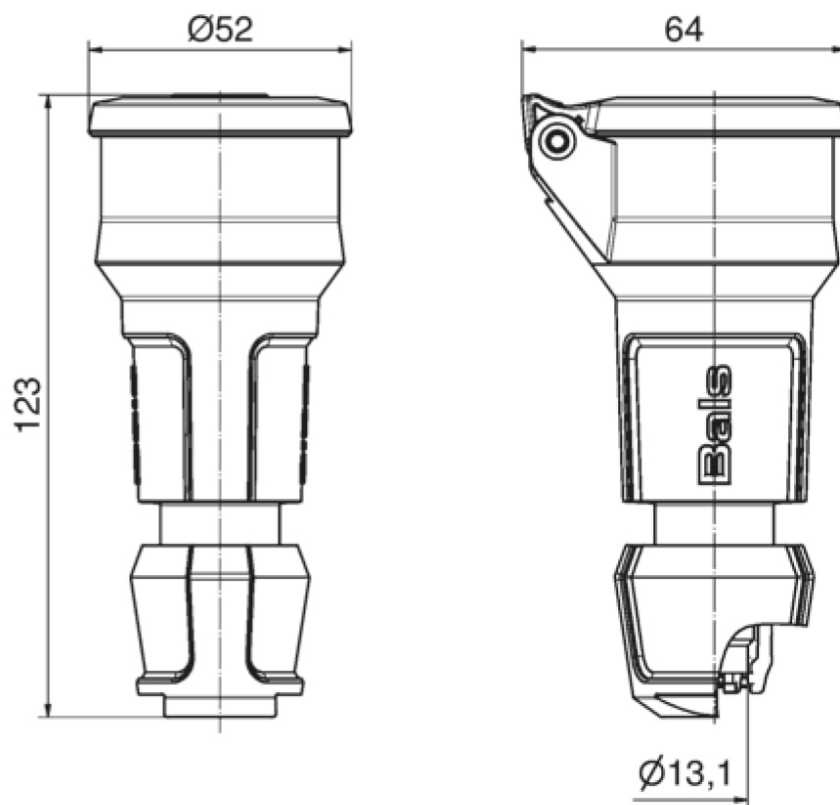

## Domestic connector - with hinged lid, System E Belgian/French standard

Product description	
BALS-Prd.-Nr	7493
EAN	4024941853736
Product category	Domestic connector
Current	16A
Number of poles	3p
Poles	2P+PE
Voltage	250V
Frequency	alternating current (AC)

Product description	
Protection degree	IP54
Colour code	red RAL 3000
Colour of appliance	Collar black RAL 9005, Housing cover red RAL 3000, Hinged lid black RAL 9005, Cable gland black RAL 9005
Connection design	head-screw terminal
Maximum conductor size	4,0 qmm
Cable entry	Cable gland
Height	123mm
Width	52mm
Depth	64mm
Material of enclosure	Polyamide
Contact	The contact carrier is made of polyamide, the contacts are brass nickel plated

Additional technical properties	
	Multi-Grip cable gland with gasket and integrated strain relief
	With self-closing hinged lid

Logistics data	
Weight/pcs	0.098 kg / Piece
Packaging	Bag
Content amount	1 ST

Logistics data	
EAN	4024941853736
Length	64 mm
Width	52 mm
Height	123 mm
Weight	0.099 kg
Volume	409.344 ccm
Packaging	Carton
Content amount	20 ST
EAN	4024941323710
Length	245 mm
Width	177 mm
Height	185 mm
Weight	2.093 kg
Volume	7,140 ccm