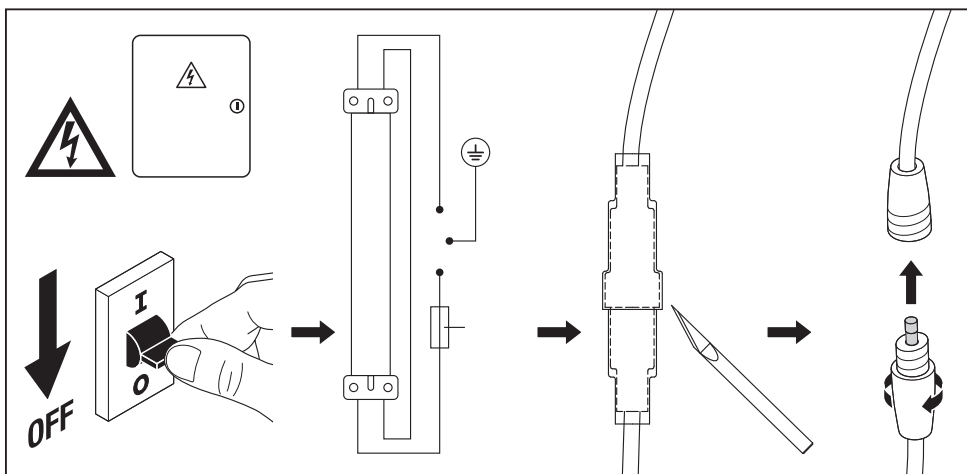

MAGNETIC BATTEN T5

LEDVANCE SASU
CQM, 5 rue d'Altorf
67120 Molsheim France
www.ledvance.com

G10449057
G11230559
20.05.25

© LEDVANCE Ltd, Sterling House,
810 Mandarin Court, Warrington,
Cheshire, WA1 1GG, United Kingdom

	EAN	V	Hz	l x w x h [mm]	IP	IK	°(°C)	kg
LN MAG BATTEN T5 568	4099854009723	220...240 V	50/60 Hz	568x25x45	20	02	-20...+45	0.3 kg
LN MAG BATTEN T5 868	4058075821798	220...240 V	50/60 Hz	868x25x45	20	02	-20...+45	0.4 kg
LN MAG BATTEN T5 1168	4099854009747	220...240 V	50/60 Hz	1168x25x45	20	02	-20...+45	0.5 kg
LN MAG BATTEN T5 1468	4099854009761	220...240 V	50/60 Hz	1468x25x45	20	02	-20...+45	0.6 kg