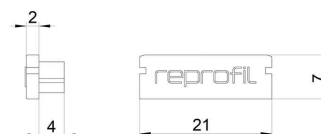

Artikel Nr.: 978030

End Cap P-AU-01-15 Set 2 pcs suitable for

Characteristics

Material	plastic
Color	white
Optic	

Dimensions & Weight

Length	21 mm
Width	6 mm
Height	7 mm
Diameter	
Product Weight	2 g

Mounting