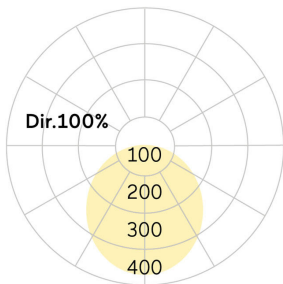

lightnet

Basic-A5

Surface mounted luminaire - Direct light distribution

Article code: BA5OSE-830M-D600

Illustrations may only be similar and serve as an orientation.

Basic-A5. LED. Surface mounted luminaire for wall or ceiling mounting with minimalist edge. Luminaire body made of high-quality aluminum profile. Surface finish Radiant Silver. Directonly light distribution. Colour temperature: 3000K (Warm White). Colour Rendering Index (CRI): >80. Opal diffuser for enhanced light transmission and perfect uniform illumination. Switchable. DxH (round). D=600mm. H=38mm. Medium-

power current. 3235lm. 25W. 8,8kg. Binning initial <= MacAdam 3. IP40. Protection class I. CE, UKCA marking. Prüfzeichen: ENEC. IK02. 220-240V. 50-60 Hz. RG0 (EN62471). Luminous flux reduction up to 0,3%/1.000 operating hours. Nominal failure rate: 0,2%/1.000 operating hours. L85B10 (tq 25°C) = 50.000h. 5 years warranty. Manufacturer: Lightnet GmbH, ISO 9001:2015 certificated

Basic-A5

Surface mounted luminaire - Direct light distribution

Article code: BA5OSE-830M-D600

Customer / Project: _____

Note: _____

Productname	Basic-A5
Lamp	LED
Installation Type	Surface mounted luminaire
Surface finish	Radiant Silver
Light characteristics	Direct light distribution
Colour temperature	3000K
Colour Rendering Index (CRI)	CRI>80
Optical system	Opal diffuser
Control	Switchable
Length L/Diameter D (mm)	D=600mm
Height H (mm)	H=38mm
Current/Power	Medium-Power
Luminous Flux	3235lm
Power consumption	25W
Degree of protection	IP40
Certification	Prüfzeichen: ENEC
LED lifetime	L85B10 (tq 25°C) = 50.000h
Photometric code	8 30 / 3 3 9
Photobiological class	RG0 (EN62471)
Indoor/Outdoor	Indoor: ta [ambient] max. 25°C
Weight (kg)	8,8kg