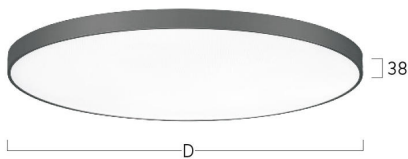

lightnet

Basic-A5

Surface mounted luminaire - Direct light distribution

Article code: BA5OSE-830M-D600

Illustrations may only be similar and serve as an orientation.

Basic-A5. LED. Surface mounted luminaire for wall or ceiling mounting with minimalist edge. Luminaire body made of high-quality aluminum profile. Surface finish Radiant Silver. Directonly light distribution. Colour temperature: 3000K (Warm White). Colour Rendering Index (CRI): >80. Opal diffuser for enhanced light transmission and perfect uniform illumination. Switchable. DxH (round). D=600mm. H=38mm. Medium-

Basic-A5

Surface mounted luminaire - Direct light distribution

Article code: BA5OSE-830M-D600

Customer / Project: _____

Note: _____

Productname	Basic-A5
Lamp	LED
Installation Type	Surface mounted luminaire
Surface finish	Radiant Silver
Light characteristics	Direct light distribution
Colour temperature	3000K
Colour Rendering Index (CRI)	CRI>80
Optical system	Opal diffuser
Control	Switchable
Length L/Diameter D (mm)	D=600mm
Height H (mm)	H=38mm
Current/Power	Medium-Power
Luminous Flux	3235lm
Power consumption	25W
Degree of protection	IP40
Certification	Prüfzeichen: ENEC
LED lifetime	L85B10 (tq 25°C) = 50.000h
Photometric code	8 30 / 3 3 9
Photobiological class	RG0 (EN62471)
Indoor/Outdoor	Indoor: ta [ambient] max. 25°C
Weight (kg)	8,8kg